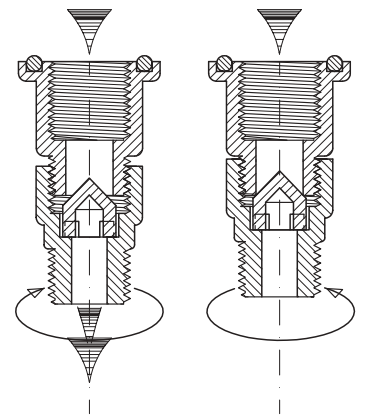

VF - VB

SFIATO E SCARICO DI FONDO PER FILTRI PISCINE VENT AND DRAIN FOR SWIMMING POOL FILTERS

- Accessori per filtri piscine
- Components for swimming pools

Materiale/Material: Polipropilene + Fibra vetro 30% / Polypropylene + Fibre Glass 30%