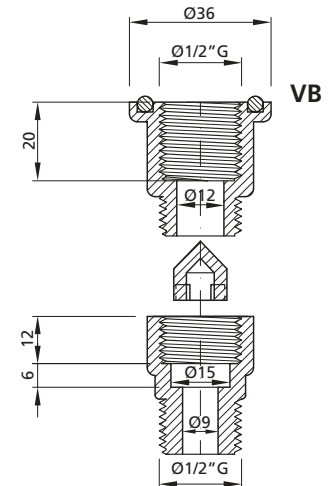

VF - VB

SFIATO E SCARICO DI FONDO PER FILTRI PISCINE VENT AND DRAIN FOR SWIMMING POOL FILTERS

- Accessori per filtri piscine
- Components for swimming pools

Materiale/Material: Polipropilene + Fibra vetro 30% / Polypropylene + Fibre Glass 30%