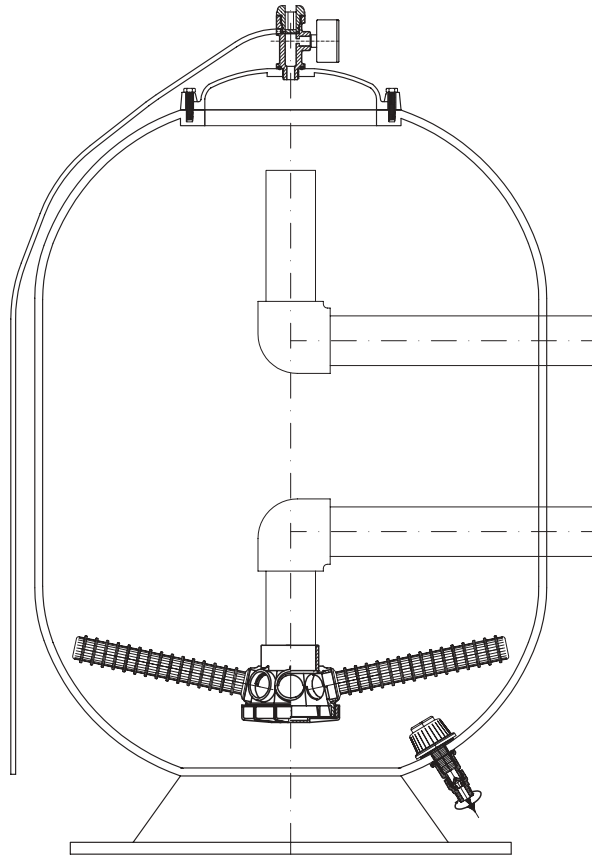

VF - VB

SFIATO E SCARICO DI FONDO PER FILTRI PISCINE VENT AND DRAIN FOR SWIMMING POOL FILTERS

- Accessori per filtri piscine
- Components for swimming pools

Materiale/Material: Polipropilene + Fibra vetro 30% / Polypropylene + Fibre Glass 30%