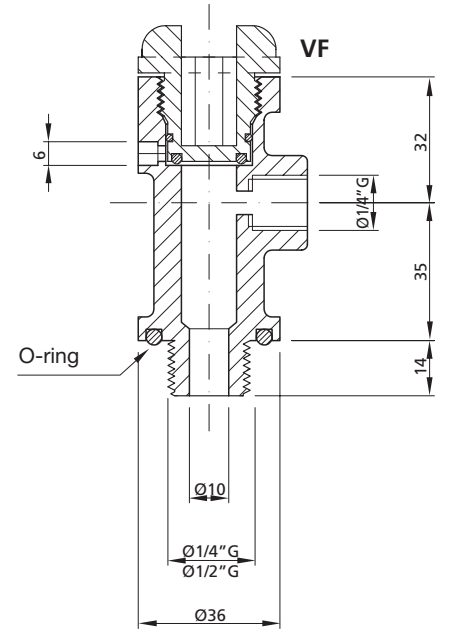

VF - VB

SFIATO E SCARICO DI FONDO PER FILTRI PISCINE VENT AND DRAIN FOR SWIMMING POOL FILTERS

- Accessori per filtri piscine
- Components for swimming pools

Materiale/Material: Polipropilene + Fibra vetro 30% / Polypropylene + Fibre Glass 30%